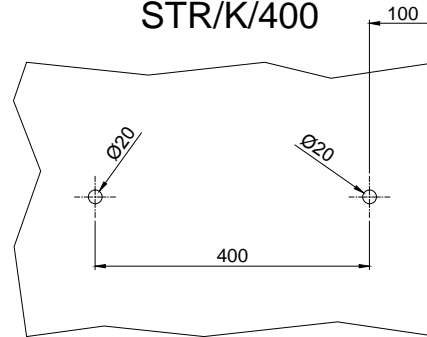

STR400
STR/K/400