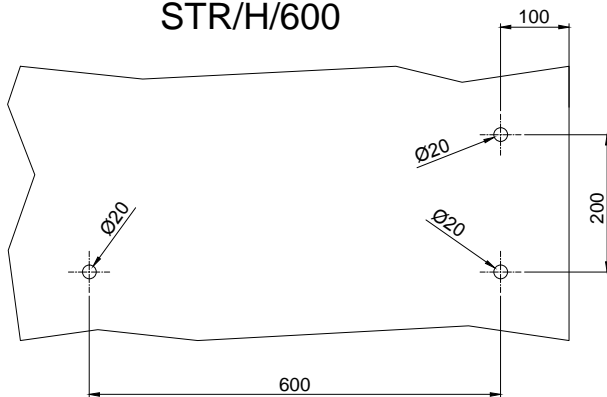

Shower Towel Rail Cut-Outs

Product Specification

Dim:
16 x 200 x 400mm
16 x 200 x 600mm
16 x 400mm
16 x 600mm

Material: Aluminium
Finishes:
CHROME PLATED

SA Sliding Door Sales

9 Hereford Dr
Longmeadow Buisness
Estate West, Modderfontein,
Johannesburg
South Africa

Tel:+27 11 663 6600
Fax:+27 11 663 6700
sales1@hsgd.co.za
www.saslidingdoorsales.co.za

STR/H/600