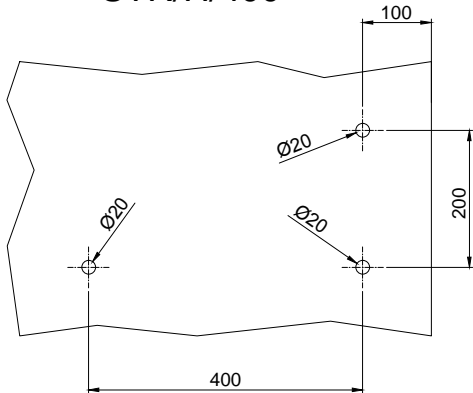

Shower Towel Rail Cut-Outs

Product Specification

Dim:
16 x 200 x 400mm
16 x 200 x 600mm
16 x 400mm
16 x 600mm

Material: Aluminium
Finishes:
CHROME PLATED

SA Sliding Door Sales

9 Hereford Dr
Longmeadow Buisness
Estate West, Modderfontein,
Johannesburg
South Africa

Tel:+27 11 663 6600
Fax:+27 11 663 6700
sales1@hsgd.co.za
www.saslidingdoorsales.co.za

STR/H/400