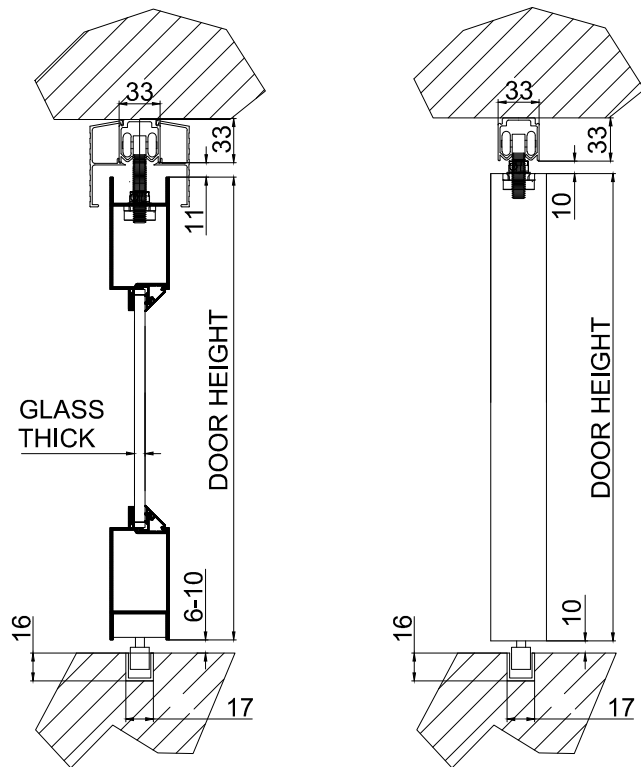

### Product Specification

MAX LEAF WEIGHT 25KG (HF25)  
 MAX LEAF SIZE 600X2400X50mm  
 MAX LEAF WEIGHT 40KG (HF40)  
 MAX LEAF SIZE 750x2400x50mm

### Hardware

TRACK 280A  
 BRACKET 281  
 STOP 287  
 HANGER 283  
 PIVOT 289T  
 PIVOT 289B  
 GUIDE 106HF/93 OR 106HF/94  
 CHANNEL 93X OR 94X

FRAMED DOORS  
OPTION 1

TIMBER DOORS  
OPTION 2