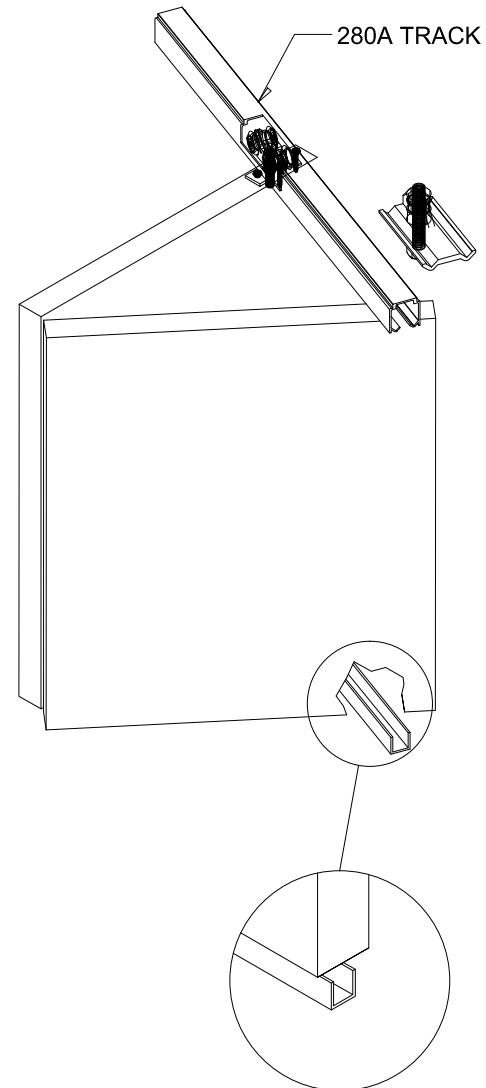

### Product Specification

MAX LEAF WEIGHT 25KG (HF25)  
 MAX LEAF SIZE 600X2400X50mm  
 MAX LEAF WEIGHT 40KG (HF40)  
 MAX LEAF SIZE 750x2400x50mm

### Hardware

TRACK 280A  
 BRACKET 281  
 STOP 287  
 HANGER 283  
 PIVOT 289T  
 PIVOT 289B  
 GUIDE 106HF/93 OR 106HF/94  
 CHANNEL 93X OR 94X

FRAMED DOORS  
OPTION 1

TIMBER DOORS  
OPTION 2