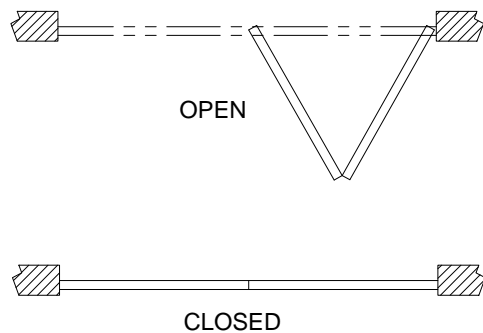

SA Sliding Door Sales

9 Hereford Dr
Longmeadow Business
Estate West, Modderfontein,
Johannesburg
South Africa

Tel:+27 11 663 6600
Fax:+27 86 625 1435
sales1@hdsdg.co.za
www.saslidingdoorsales.co.za