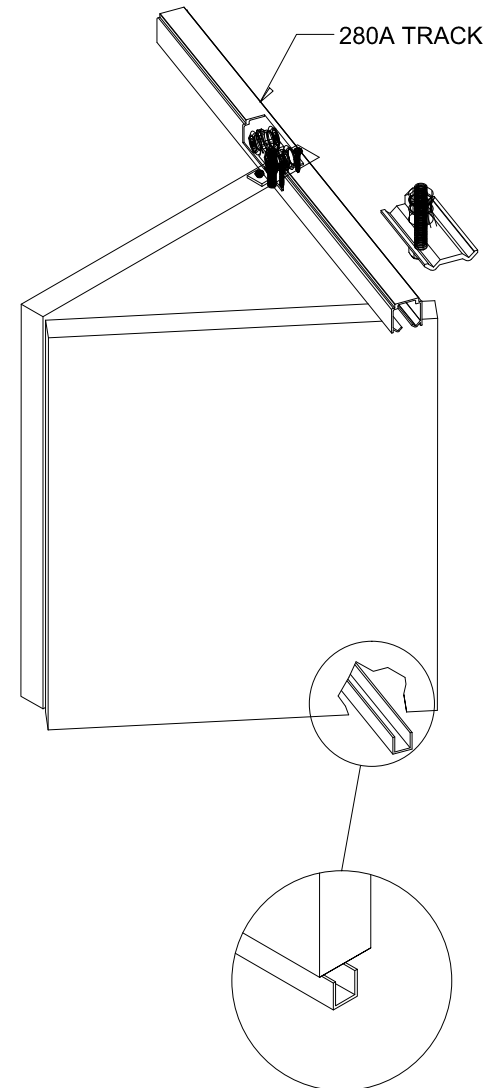

SA Sliding Door Sales

9 Hereford Dr
Longmeadow Business
Estate West, Modderfontein,
Johannesburg
South Africa

Tel:+27 11 663 6600
Fax:+27 86 625 1435
sales1@hdsdg.co.za
www.saslidingdoorsales.co.za