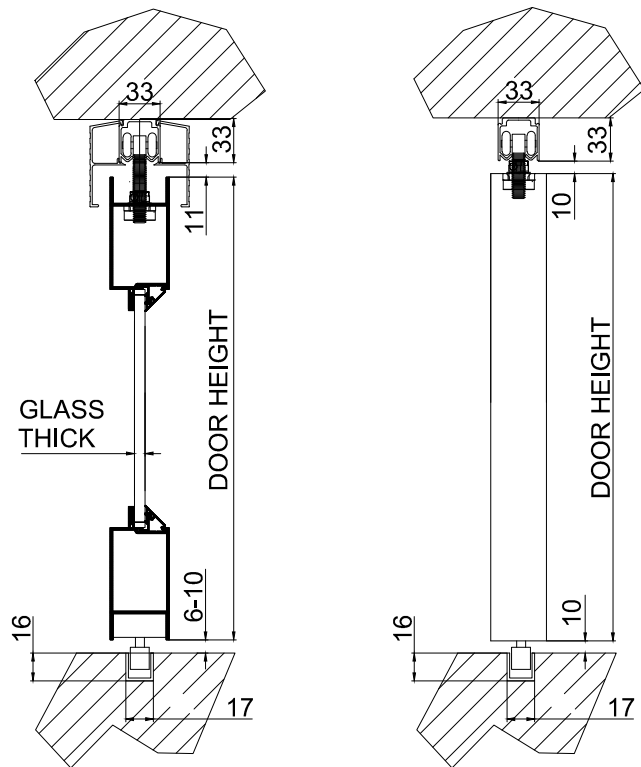

Helsinki Folding Timber & Aluminium

Product Specification

MAX LEAF WEIGHT 25KG (HF25)
 MAX LEAF SIZE 600X2400X50mm
 MAX LEAF WEIGHT 40KG (HF40)
 MAX LEAF SIZE 750x2400x50mm

Hardware

TRACK 280A
 BRACKET 281
 STOP 287
 HANGER 283
 PIVOT 289T
 PIVOT 289B
 GUIDE 106HF/93 OR 106HF/94
 CHANNEL 93X OR 94X