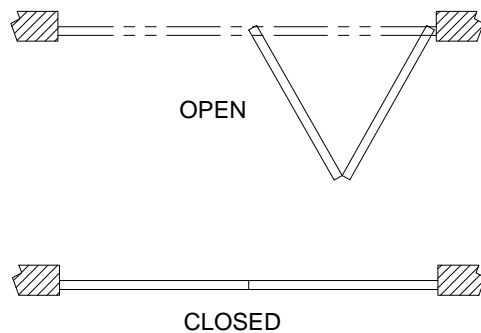

### Product Specification

MAX LEAF WEIGHT 25KG (HF25)  
 MAX LEAF SIZE 600X2400X50mm  
 MAX LEAF WEIGHT 40KG (HF40)  
 MAX LEAF SIZE 750x2400x50mm

### Hardware

TRACK 280A  
 BRACKET 281  
 STOP 287  
 HANGER 283  
 PIVOT 289T  
 PIVOT 289B  
 GUIDE 106HF/93 OR 106HF/94  
 CHANNEL 93X OR 94X

FRAMED DOORS  
OPTION 1

TIMBER DOORS  
OPTION 2