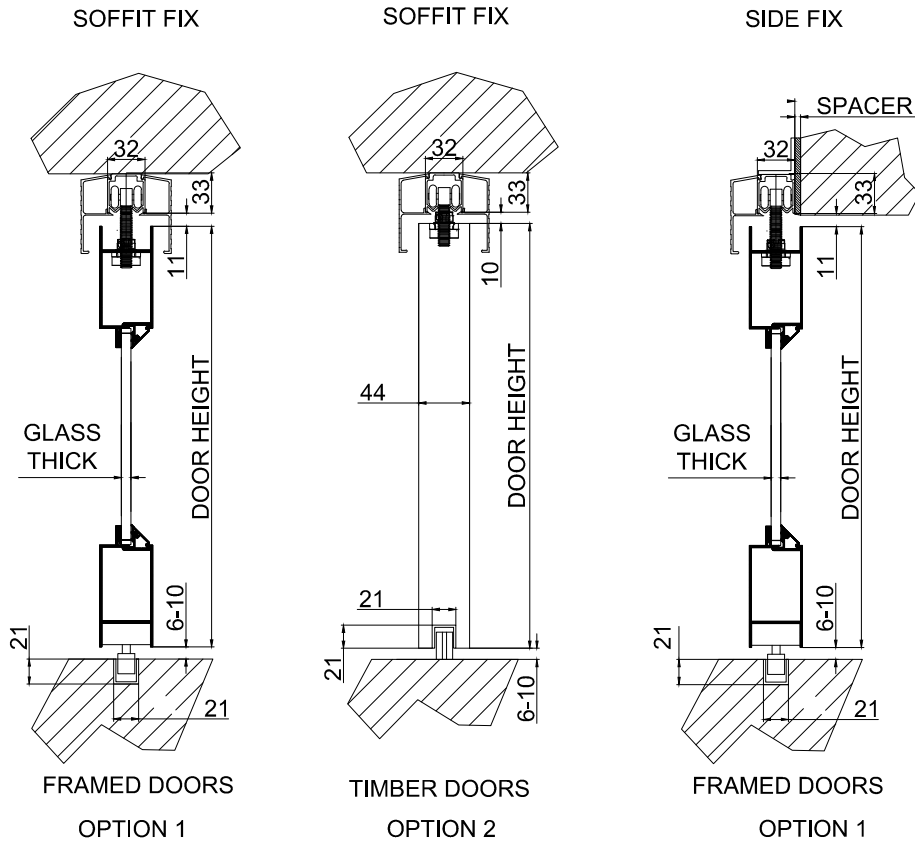

## Product Specification

MAX LEAF WEIGHT 75KG (JUNIOR)  
 MAX LEAF WEIGHT 100KG (SENIOR)  
 MAX LEAF SIZE 1250x2400x50mm

## Hardware

- TRACK 280A
- BRACKET 281
- STOP 287
- PELMET 280F
- HANGER 284
- CHANNEL 94X
- GUIDE TOR/94 OR 106

GUIDE AND FIXING PERMUTATIONS CAN BE APPLIED TO ALL DOOR TYPES