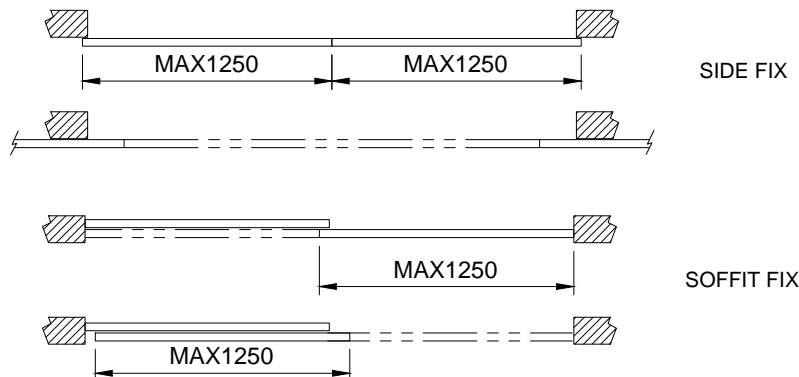

## Product Specification

MAX LEAF WEIGHT 75KG (JUNIOR)  
 MAX LEAF WEIGHT 100KG (SENIOR)  
 MAX LEAF SIZE 1250x2400x50mm

## Hardware

- TRACK 280A
- BRACKET 281
- STOP 287
- PELMET 280F
- HANGER 284
- CHANNEL 94X
- GUIDE TOR/94 OR 106

GUIDE AND FIXING PERMUTATIONS CAN BE APPLIED TO ALL DOOR TYPES