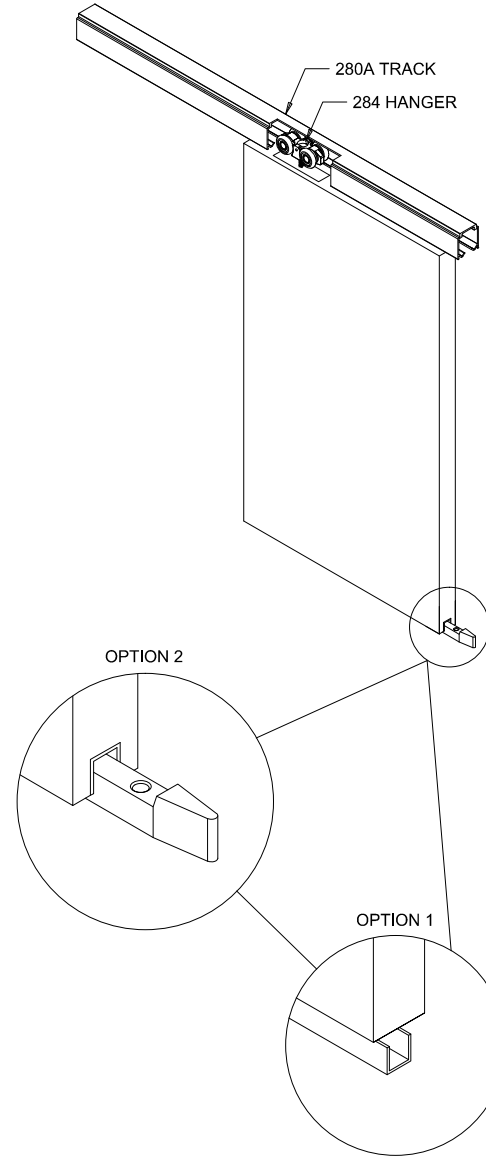

## Product Specification

MAX LEAF WEIGHT 75KG (JUNIOR)  
 MAX LEAF WEIGHT 100KG (SENIOR)  
 MAX LEAF SIZE 1250x2400x50mm

## Hardware

- TRACK 280A
- BRACKET 281
- STOP 287
- PELMET 280F
- HANGER 284
- CHANNEL 94X
- GUIDE TOR/94 OR 106

GUIDE AND FIXING PERMUTATIONS CAN BE APPLIED TO ALL DOOR TYPES